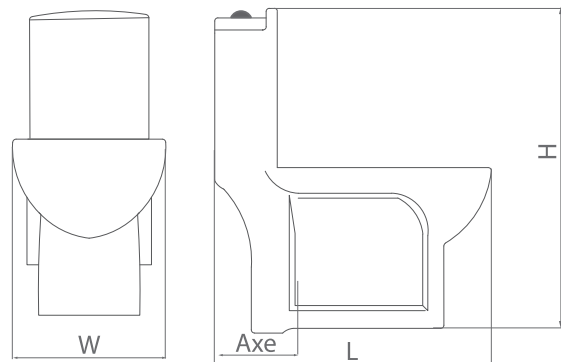

Type	L	W	H	Axe
Siphonic Jet (S-trap)	660	385	715	230 mm

Tavoos

Type	L	W	H	Axe
Washdown (S-trap)	753	390	753	295 mm

Adonis

Type	L	W	H	Axe
Siphonic Jet (S-trap)	645	370	715	220 mm

Wall Hung Toilet

Concept

Type	L	W	H	Axe
Washdown (P-trap)	560	385	365	75 mm

Bidet Water Closet

Vanity Wash Basin

Avina

Type	Size(cm)	L	W	H
Vessel Wash Basin	60	600	400	145 mm

Fittonia

Type	Size(cm)	L	W	H
Vessel Wash Basin	50	500	400	170 mm
	60	600	400	170 mm
	70	700	400	170 mm

Vanity Wash Basin

Daphne

Type	Size(cm)	L	W	H
Inset Wash Basin	60	600	400	180 mm
Wash Basin	70	700	400	180 mm

Adonis

Type	Size(cm)	L	W	H
Inset Wash Basin	80	800	420	200 mm
Wash Basin				

Alvand

Type	Size(cm)	L	W	H
Vessel Wash Basin	42	420	420	170 mm

Pedestal Wash Basin

Eshal

Size (cm)	L	W	H
65	645	512	885 mm

Monica

Size (cm)	L	W	H
50	505	425	865 mm
60	620	505	890 mm

Azalia

Size (cm):	L	W	H
	620	505	890 mm

Regal