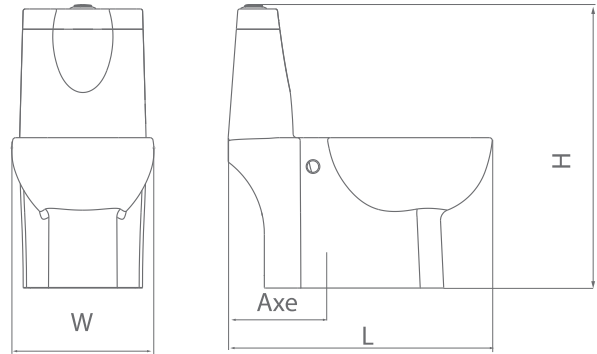

Type	L	W	H	Axe
Washdown (S-trap)	753	390	753	295 mm