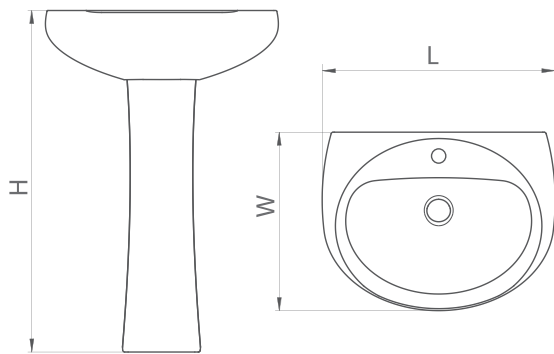

Type	Size(cm)	L	W	H
Inset Wash Basin	65	645	480	190 mm

Chini Cord

Experience Wellness

Pedestal Wash Basin

Daisy

Size (cm)	L	W	H
38	385	305	845 mm
50	510	385	865 mm

Landis

Size (cm)	L	W	H
45	450	358	820 mm
55	560	440	862 mm

Pedestal Wash Basin

Eshal

Size (cm)	L	W	H
65	645	512	885 mm

Monica

Size (cm)	L	W	H
50	505	425	865 mm
60	620	505	890 mm

Azalia

Size (cm):	L	W	H
	620	505	890 mm

Regal

Size (cm):	L	W	H
	570	425	845 mm

Pedestal Wash Basin

Camelia

Size (cm)	L	W	H
45	450	375	850 mm
55	570	445	880 mm

Jasmine

Size (cm)	L	W	H
45	458	400	840 mm
54	555	483	840 mm

Daphne

Size (cm):	L	W	H
56	555	405	830 mm
60	620	480	855 mm

Viola

Size (cm):	L	W	H
60	600	410	860 mm

Pedestal Wash Basin

Arian

Size (cm)	L	W	H
57	570	447	885 mm

Lilium

Size (cm)	L	W	H
60	620	520	865 mm

Half Pedestal Wall Hung Wash Basin