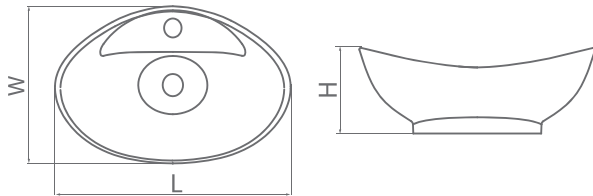

Bidet Water Closet

Vanity Wash Basin

Avina

Type	Size(cm)	L	W	H
Vessel Wash Basin	60	600	400	145 mm

Fittonia

Type	Size(cm)	L	W	H
Vessel Wash Basin	50	500	400	170 mm
	60	600	400	170 mm
	70	700	400	170 mm

Vanity Wash Basin

Daphne

Type	Size(cm)	L	W	H
Inset Wash Basin	60	600	400	180 mm
Wash Basin	70	700	400	180 mm

Adonis

Type	Size(cm)	L	W	H
Inset Wash Basin	80	800	420	200 mm
Wash Basin				

Alvand

Type	Size(cm)	L	W	H
Vessel Wash Basin	42	420	420	170 mm

Sadaf

Type	Size(cm)	L	W	H
Vessel Wash Basin	42	420	420	145 mm

Vanity Wash Basin

Victoria

Type	Size(cm)	L	W	H
Vessel Wash Basin	60	600	390	220 mm

Anthurium

Type	Size(cm)	L	W	H
Vessel Wash Basin	46	460	460	120 mm

Helena

Type	Size(cm)	L	W	H
Vessel Wash Basin	53	530	370	140 mm

Linda

Type	Size(cm)	L	W	H
Vessel Wash Basin	65	650	400	135 mm

Vanity Wash Basin

Carla

Type	Size(cm)	L	W	H
Inset Wash Basin	61	625	430	145 mm

Avisa