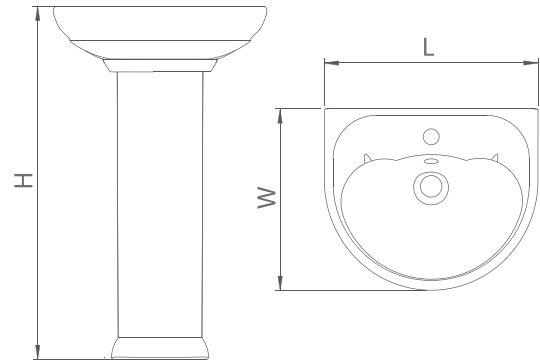

Type	Size(cm)	L	W	H
Inset Wash Basin	65	645	480	190 mm

Chini Cord

Experience Wellness

Pedestal Wash Basin

Daisy

Size (cm)	L	W	H
38	385	305	845 mm
50	510	385	865 mm

Landis

Size (cm)	L	W	H
45	450	358	820 mm
55	560	440	862 mm

Pedestal Wash Basin

Eshal

Size (cm)	L	W	H
65	645	512	885 mm

Monica

Size (cm)	L	W	H
50	505	425	865 mm
60	620	505	890 mm

Azalia

Size (cm):	L	W	H
	620	505	890 mm

Regal

Size (cm):	L	W	H
	570	425	845 mm

Pedestal Wash Basin

Camelia

Size (cm)	L	W	H
45	450	375	850 mm
55	570	445	880 mm

Jasmine

Size (cm)	L	W	H
45	458	400	840 mm
54	555	483	840 mm

Daphne

Size (cm):	L	W	H
56	555	405	830 mm
60	620	480	855 mm

Viola

Size (cm):	L	W	H
60	600	410	860 mm

Pedestal Wash Basin

Arian

Size (cm)	L	W	H
57	570	447	885 mm

Lilium

Size (cm)	L	W	H
60	620	520	865 mm

Half Pedestal Wall Hung Wash Basin