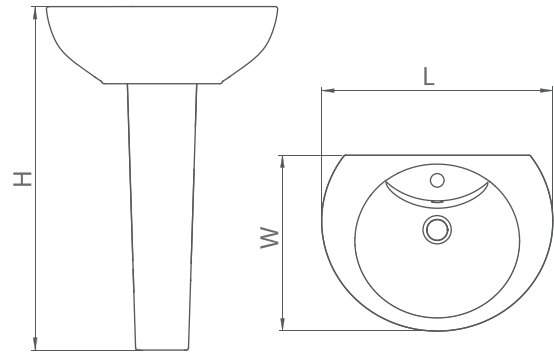

Type	Size(cm)	L	W	H
Vessel Wash Basin	63	638	425	168 mm

Erica

Type	Size(cm)	L	W	H
Vessel Wash Basin	46	465	465	150 mm

Regal

Type	Size(cm)	L	W	H
Under Counter Wash Basin	56	565	415	210 mm

Vanity Wash Basin

Carina

Type	Size(cm)	L	W	H
Inset Wash Basin	65	645	480	190 mm

Chini Cord

Experience Wellness

Pedestal Wash Basin

Daisy

Size (cm)	L	W	H
38	385	305	845 mm
50	510	385	865 mm

Landis

Size (cm)	L	W	H
45	450	358	820 mm
55	560	440	862 mm

Pedestal Wash Basin

Eshal

Size (cm)	L	W	H
65	645	512	885 mm

Monica

Size (cm)	L	W	H
50	505	425	865 mm
60	620	505	890 mm

Azalia

Size (cm):	L	W	H
	620	505	890 mm

Regal

Size (cm):	L	W	H
	570	425	845 mm

Pedestal Wash Basin

Camelia

Size (cm)	L	W	H
45	450	375	850 mm
55	570	445	880 mm

Jasmine

Size (cm)	L	W	H
45	458	400	840 mm
54	555	483	840 mm

Daphne

Size (cm):	L	W	H
56	555	405	830 mm
60	620	480	855 mm