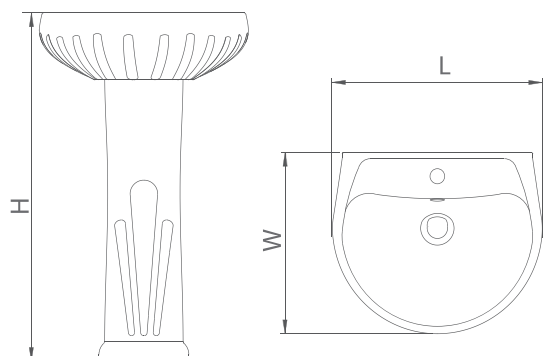

Type	Size(cm)	L	W	H
Inset Wash Basin	65	645	480	190 mm

Chini Cord

Experience Wellness

Pedestal Wash Basin

Daisy

Size (cm)	L	W	H
38	385	305	845 mm
50	510	385	865 mm

Landis

Size (cm)	L	W	H
45	450	358	820 mm
55	560	440	862 mm

Pedestal Wash Basin

Eshal

Size (cm)	L	W	H
65	645	512	885 mm

Monica

Size (cm)	L	W	H
50	505	425	865 mm
60	620	505	890 mm

Azalia

Size (cm):	L	W	H
	620	505	890 mm

Regal

Size (cm):	L	W	H
	570	425	845 mm

Pedestal Wash Basin

Camelia

Size (cm)	L	W	H
45	450	375	850 mm
55	570	445	880 mm

Jasmine

Size (cm)	L	W	H
45	458	400	840 mm
54	555	483	840 mm

Daphne

Size (cm):	L	W	H
56	555	405	830 mm
60	620	480	855 mm

Viola

Size (cm):	L	W	H
60	600	410	860 mm

Pedestal Wash Basin

Arian

Size (cm)	L	W	H
57	570	447	885 mm

Lilium

Size (cm)	L	W	H
60	620	520	865 mm

Half Pedestal Wall Hung Wash Basin