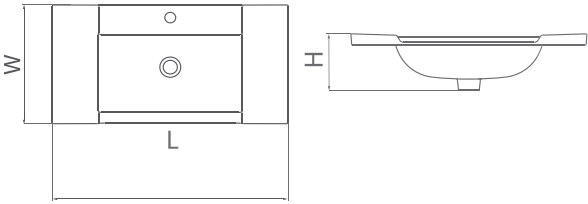

Bidet Water Closet

Vanity Wash Basin

Avina

Type	Size(cm)	L	W	H
Vessel Wash Basin	60	600	400	145 mm

Fittonia

Type	Size(cm)	L	W	H
Vessel Wash Basin	50	500	400	170 mm
	60	600	400	170 mm
	70	700	400	170 mm

Vanity Wash Basin

Daphne

Type	Size(cm)	L	W	H
Inset Wash Basin	60	600	400	180 mm
Wash Basin	70	700	400	180 mm

Adonis

Type	Size(cm)	L	W	H
Inset Wash Basin	80	800	420	200 mm
Wash Basin				

Alvand

Type	Size(cm)	L	W	H
Vessel Wash Basin	42	420	420	170 mm

Sadaf

Type	Size(cm)	L	W	H
Vessel Wash Basin	42	420	420	145 mm

Vanity Wash Basin

Victoria

Type	Size(cm)	L	W	H
Vessel Wash Basin	60	600	390	220 mm

Anthurium

Type	Size(cm)	L	W	H
Vessel Wash Basin	46	460	460	120 mm