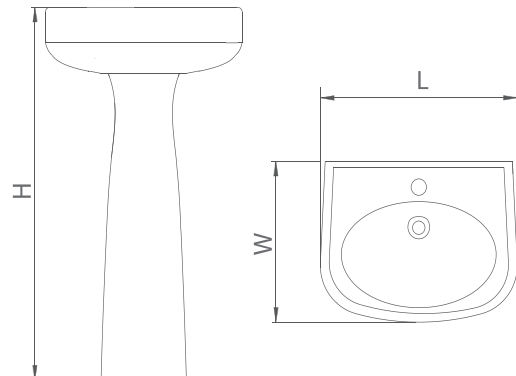

Type	Size(cm)	L	W	H
Inset Wash Basin	65	645	480	190 mm

Chini Cord

Experience Wellness

Pedestal Wash Basin

Daisy

Size (cm)	L	W	H
38	385	305	845 mm
50	510	385	865 mm

Landis

Size (cm)	L	W	H
45	450	358	820 mm
55	560	440	862 mm

Pedestal Wash Basin

Eshal

Size (cm)	L	W	H
65	645	512	885 mm

Monica

Size (cm)	L	W	H
50	505	425	865 mm
60	620	505	890 mm

Azalia

Size (cm):	L	W	H
	620	505	890 mm

Regal

Size (cm):	L	W	H
	570	425	845 mm

Pedestal Wash Basin

Camelia

Size (cm)	L	W	H
45	450	375	850 mm
55	570	445	880 mm

Jasmine

Size (cm)	L	W	H
45	458	400	840 mm
54	555	483	840 mm

Daphne

Size (cm):	L	W	H
56	555	405	830 mm
60	620	480	855 mm

Viola

Size (cm):	L	W	H
60	600	410	860 mm

Pedestal Wash Basin

Arian

Size (cm)	L	W	H
57	570	447	885 mm

Lilium

Size (cm)	L	W	H
60	620	520	865 mm

Half Pedestal Wall Hung Wash Basin