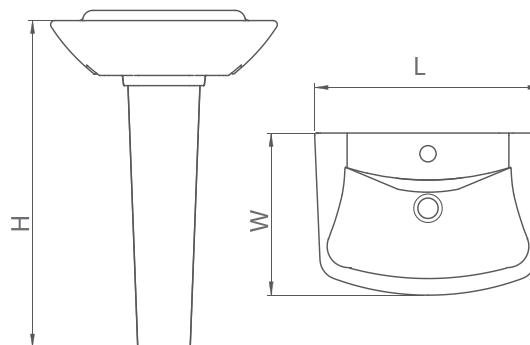

Pedestal Wash Basin

Eshal

Size (cm)	L	W	H
65	645	512	885 mm

Monica

Size (cm)	L	W	H
50	505	425	865 mm
60	620	505	890 mm

Azalia

Size (cm):	L	W	H
	620	505	890 mm

Regal

Size (cm):	L	W	H
	570	425	845 mm

Pedestal Wash Basin

Camelia

Size (cm)	L	W	H
45	450	375	850 mm
55	570	445	880 mm

Jasmine

Size (cm)	L	W	H
45	458	400	840 mm
54	555	483	840 mm

Daphne

Size (cm):	L	W	H
56	555	405	830 mm
60	620	480	855 mm

Viola

Size (cm):	L	W	H
60	600	410	860 mm

Pedestal Wash Basin

Arian

Size (cm)	L	W	H
57	570	447	885 mm

Lilium

Size (cm)	L	W	H
60	620	520	865 mm

Half Pedestal Wall Hung Wash Basin

Half Pedestal Wall Hung Wash Basin

Arta

Size (cm)	L	W	H
52	520	465	402 mm

Concept

Size (cm)	L	W	H
53	530	455	405 mm

Asian Toilet

Jasmine

Type	L	W	H
Flat	545	445	230 mm
Deep	545	445	255 mm