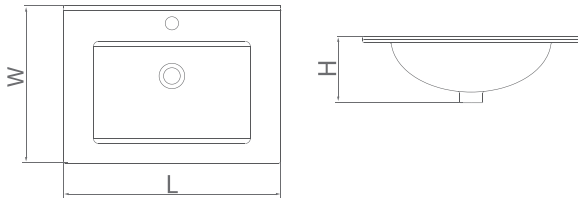

Type	Size(cm)	L	W	H
Vessel Wash Basin	63	638	425	168 mm

Erica

Type	Size(cm)	L	W	H
Vessel Wash Basin	46	465	465	150 mm

Regal

Type	Size(cm)	L	W	H
Under Counter Wash Basin	56	565	415	210 mm

Vanity Wash Basin

Carina

Type	Size(cm)	L	W	H
Inset Wash Basin	65	645	480	190 mm

Chini Cord

Experience Wellness

Pedestal Wash Basin

Daisy

Size (cm)	L	W	H
38	385	305	845 mm
50	510	385	865 mm

Landis

Size (cm)	L	W	H
45	450	358	820 mm
55	560	440	862 mm

Pedestal Wash Basin

Eshal

Size (cm)	L	W	H
65	645	512	885 mm

Monica

Size (cm)	L	W	H
50	505	425	865 mm
60	620	505	890 mm

Azalia

Size (cm):	L	W	H
	620	505	890 mm

Regal