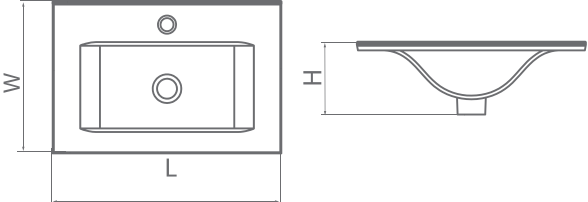

Bidet Water Closet

Vanity Wash Basin

Avina

Type	Size(cm)	L	W	H
Vessel Wash Basin	60	600	400	145 mm

Fittonia

Type	Size(cm)	L	W	H
Vessel Wash Basin	50	500	400	170 mm
	60	600	400	170 mm
	70	700	400	170 mm

Vanity Wash Basin

Daphne

Type	Size(cm)	L	W	H
Inset Wash Basin	60	600	400	180 mm
Wash Basin	70	700	400	180 mm

Adonis

Type	Size(cm)	L	W	H
Inset Wash Basin	80	800	420	200 mm
Wash Basin				

Alvand

Type	Size(cm)	L	W	H
Vessel Wash Basin	42	420	420	170 mm

Sadaf

Type	Size(cm)	L	W	H
Vessel Wash Basin	42	420	420	145 mm

Vanity Wash Basin

Victoria

Type	Size(cm)	L	W	H
Vessel Wash Basin	60	600	390	220 mm

Anthurium

Type	Size(cm)	L	W	H
Vessel Wash Basin	46	460	460	120 mm