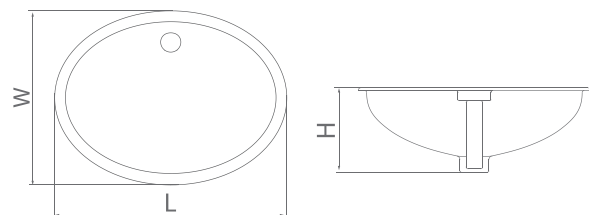

Type	Size(cm)	L	W	H
Vessel Wash Basin	63	638	425	168 mm

Erica

Type	Size(cm)	L	W	H
Vessel Wash Basin	46	465	465	150 mm

Regal

Type	Size(cm)	L	W	H
Under Counter Wash Basin	56	565	415	210 mm

Vanity Wash Basin

Carina

Type	Size(cm)	L	W	H
Inset Wash Basin	65	645	480	190 mm

Chini Cord

Experience Wellness

Pedestal Wash Basin

Daisy

Size (cm)	L	W	H
38	385	305	845 mm
50	510	385	865 mm

Landis

Size (cm)	L	W	H
45	450	358	820 mm
55	560	440	862 mm

Pedestal Wash Basin

Eshal

Size (cm)	L	W	H
65	645	512	885 mm

Monica

Size (cm)	L	W	H
50	505	425	865 mm
60	620	505	890 mm

Azalia

Size (cm):	L	W	H
	620	505	890 mm

Regal

Size (cm):	L	W	H
	570	425	845 mm

Pedestal Wash Basin

Camelia

Size (cm)	L	W	H
45	450	375	850 mm
55	570	445	880 mm

Jasmine

Size (cm)	L	W	H
45	458	400	840 mm
54	555	483	840 mm

Daphne

Size (cm):	L	W	H
56	555	405	830 mm
60	620	480	855 mm