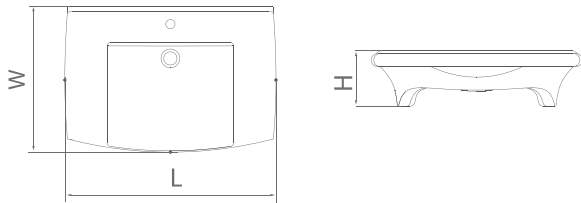

Sadaf

Type	Size(cm)	L	W	H
Vessel Wash Basin	42	420	420	145 mm

Vanity Wash Basin

Victoria

Type	Size(cm)	L	W	H
Vessel Wash Basin	60	600	390	220 mm

Anthurium

Type	Size(cm)	L	W	H
Vessel Wash Basin	46	460	460	120 mm

Helena

Type	Size(cm)	L	W	H
Vessel Wash Basin	53	530	370	140 mm

Linda

Type	Size(cm)	L	W	H
Vessel Wash Basin	65	650	400	135 mm

Vanity Wash Basin

Carla

Type	Size(cm)	L	W	H
Inset Wash Basin	61	625	430	145 mm

Avisa

Type	Size(cm)	L	W	H
Inset Wash Basin	65	645	480	190 mm

Chini Cord

Experience Wellness

Pedestal Wash Basin

Daisy

Size (cm)	L	W	H
38	385	305	845 mm
50	510	385	865 mm

Landis

Size (cm)	L	W	H
45	450	358	820 mm
55	560	440	862 mm

Pedestal Wash Basin

Eshal

Size (cm)	L	W	H
65	645	512	885 mm

Monica

Size (cm)	L	W	H
50	505	425	865 mm
60	620	505	890 mm

Azalia

Size (cm):	L	W	H
	620	505	890 mm

Regal