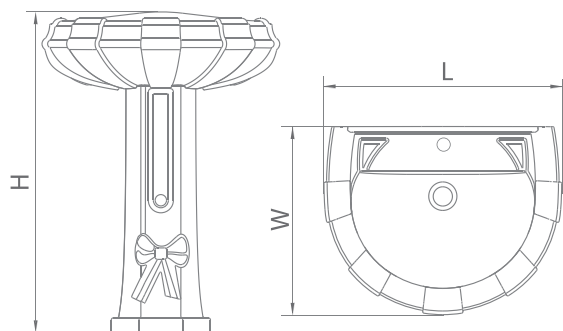

Type	Size(cm)	L	W	H
Inset Wash Basin	65	645	480	190 mm

Chini Cord

Experience Wellness

Pedestal Wash Basin

Daisy

Size (cm)	L	W	H
38	385	305	845 mm
50	510	385	865 mm

Landis

Size (cm)	L	W	H
45	450	358	820 mm
55	560	440	862 mm

Pedestal Wash Basin

Eshal

Size (cm)	L	W	H
65	645	512	885 mm

Monica

Size (cm)	L	W	H
50	505	425	865 mm
60	620	505	890 mm

Azalia

Size (cm):	L	W	H
	620	505	890 mm

Regal

Size (cm):	L	W	H
	570	425	845 mm

Pedestal Wash Basin

Camelia

Size (cm)	L	W	H
45	450	375	850 mm
55	570	445	880 mm

Jasmine

Size (cm)	L	W	H
45	458	400	840 mm
54	555	483	840 mm

Daphne

Size (cm):	L	W	H
56	555	405	830 mm
60	620	480	855 mm

Viola

Size (cm):	L	W	H
60	600	410	860 mm

Pedestal Wash Basin

Arian

Size (cm)	L	W	H
57	570	447	885 mm

Lilium

Size (cm)	L	W	H
60	620	520	865 mm

Half Pedestal Wall Hung Wash Basin