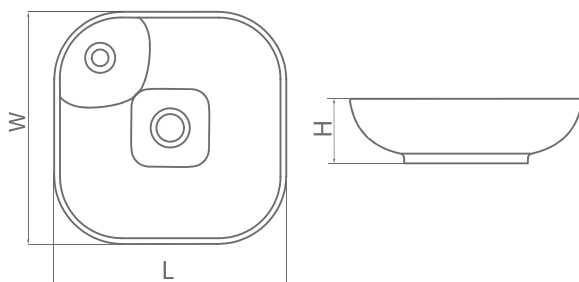

Daphne

Type	Size(cm)	L	W	H
Inset Wash Basin	60	600	400	180 mm
Wash Basin	70	700	400	180 mm

Adonis

Type	Size(cm)	L	W	H
Inset Wash Basin	80	800	420	200 mm
Wash Basin				

Alvand

Type	Size(cm)	L	W	H
Vessel Wash Basin	42	420	420	170 mm

Sadaf

Type	Size(cm)	L	W	H
Vessel Wash Basin	42	420	420	145 mm

Vanity Wash Basin

Victoria

Type	Size(cm)	L	W	H
Vessel Wash Basin	60	600	390	220 mm

Anthurium

Type	Size(cm)	L	W	H
Vessel Wash Basin	46	460	460	120 mm

Helena

Type	Size(cm)	L	W	H
Vessel Wash Basin	53	530	370	140 mm

Linda

Type	Size(cm)	L	W	H
Vessel Wash Basin	65	650	400	135 mm

Vanity Wash Basin

Carla

Type	Size(cm)	L	W	H
Inset Wash Basin	61	625	430	145 mm

Avisa

Pedestal Wash Basin

Eshal

Size (cm)	L	W	H
65	645	512	885 mm

Monica

Size (cm)	L	W	H
50	505	425	865 mm
60	620	505	890 mm

Azalia

Size (cm):	L	W	H
	620	505	890 mm

Regal