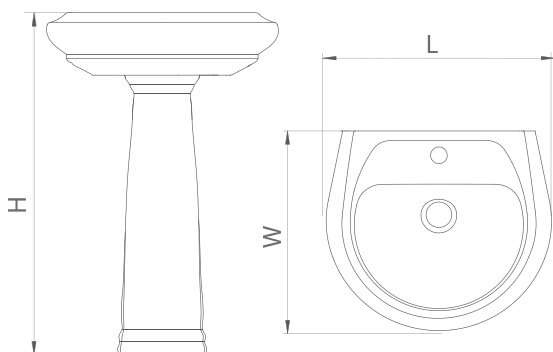

Pedestal Wash Basin

Eshal

Size (cm)	L	W	H
65	645	512	885 mm

Monica

Size (cm)	L	W	H
50	505	425	865 mm
60	620	505	890 mm

Azalia

Size (cm):	L	W	H
	620	505	890 mm

Regal

Size (cm):	L	W	H
	570	425	845 mm

Pedestal Wash Basin

Camelia

Size (cm)	L	W	H
45	450	375	850 mm
55	570	445	880 mm

Jasmine

Size (cm)	L	W	H
45	458	400	840 mm
54	555	483	840 mm

Daphne

Size (cm):	L	W	H
56	555	405	830 mm
60	620	480	855 mm

Viola

Size (cm):	L	W	H
60	600	410	860 mm

Pedestal Wash Basin

Arian

Size (cm)	L	W	H
57	570	447	885 mm

Lilium

Size (cm)	L	W	H
60	620	520	865 mm

Half Pedestal Wall Hung Wash Basin

Half Pedestal Wall Hung Wash Basin

Arta

Size (cm)	L	W	H
52	520	465	402 mm

Concept

Size (cm)	L	W	H
53	530	455	405 mm

Asian Toilet

Jasmine

Type	L	W	H
Flat	545	445	230 mm
Deep	545	445	255 mm