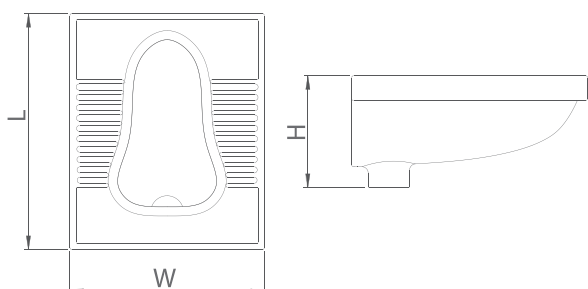

Viola

Size (cm):	L	W	H
60	600	410	860 mm

Pedestal Wash Basin

Arian

Size (cm)	L	W	H
57	570	447	885 mm

Lilium

Size (cm)	L	W	H
60	620	520	865 mm

Half Pedestal Wall Hung Wash Basin

Tulip

Type	L	W	H
Flat- Close Rim	575	470	235 mm
Flat- Ergonomics	540	435	235 mm
Half Deep	545	435	225 mm
Flat	540	430	215 mm

Asian Toilet

Arian

Type	L	W	H
Flat-Close Rim	575	465	230 mm
Flat - Rimless	573	463	240 mm
Flat	580	465	205 mm

Viola

Type	L	W	H
Flat	550	460	215 mm

Landis

Type	L	W	H
Flat-Ergonomics	575	485	250 mm
Flat-Ergonomics Close Rim	580	485	245 mm

Veronica

Type	L	W	H
Flat	545	435	215 mm
Deep	570	477	262 mm

Asian Toilet

Erica

Type	L	W	H
Half Deep	540	440	270 mm
Flat	540	445	235 mm

Lili

Type	L	W	H
Flat	585	475	225 mm
Deep	575	475	255 mm

Shower Tray

Regal

Size _(cm) :	L	W	H
	800	800	145 mm

Viola

Size _(cm) :	L	W	H
	700	700	105 mm
	800	800	110 mm