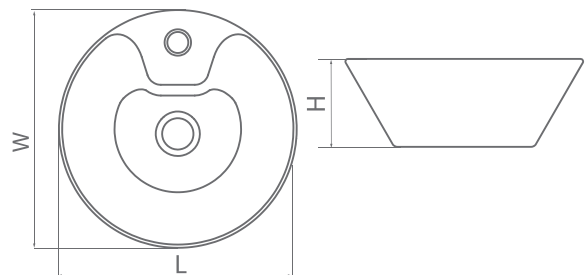

Bidet Water Closet

Vanity Wash Basin

Avina

Type	Size(cm)	L	W	H
Vessel Wash Basin	60	600	400	145 mm

Fittonia

Type	Size(cm)	L	W	H
Vessel Wash Basin	50	500	400	170 mm
	60	600	400	170 mm
	70	700	400	170 mm

Vanity Wash Basin

Daphne

Type	Size(cm)	L	W	H
Inset Wash Basin	60	600	400	180 mm
Wash Basin	70	700	400	180 mm

Adonis

Type	Size(cm)	L	W	H
Inset Wash Basin	80	800	420	200 mm
Wash Basin				

Alvand

Type	Size(cm)	L	W	H
Vessel Wash Basin	42	420	420	170 mm

Sadaf

Type	Size(cm)	L	W	H
Vessel Wash Basin	42	420	420	145 mm

Vanity Wash Basin

Victoria

Type	Size(cm)	L	W	H
Vessel Wash Basin	60	600	390	220 mm

Anthurium

Type	Size(cm)	L	W	H
Vessel Wash Basin	46	460	460	120 mm