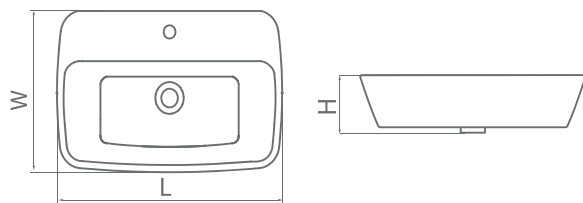

Avisa

Type	Size(cm)	L	W	H
Vessel Wash Basin	63	638	425	168 mm