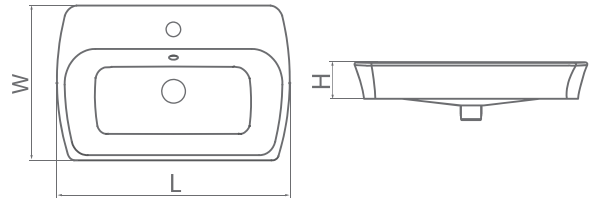

Type	L	W	H	Axe
Siphonic Jet (S-trap)	660	385	715	230 mm

Tavoos

Type	L	W	H	Axe
Washdown (S-trap)	753	390	753	295 mm

Adonis

Type	L	W	H	Axe
Siphonic Jet (S-trap)	645	370	715	220 mm

Wall Hung Toilet

Concept

Type	L	W	H	Axe
Washdown (P-trap)	560	385	365	75 mm

Bidet Water Closet

Vanity Wash Basin

Avina

Type	Size(cm)	L	W	H
Vessel Wash Basin	60	600	400	145 mm

Fittonia

Type	Size(cm)	L	W	H
Vessel Wash Basin	50	500	400	170 mm
	60	600	400	170 mm
	70	700	400	170 mm

Vanity Wash Basin

Daphne

Type	Size(cm)	L	W	H
Inset Wash Basin	60	600	400	180 mm
Wash Basin	70	700	400	180 mm

Adonis

Type	Size(cm)	L	W	H
Inset Wash Basin	80	800	420	200 mm
Wash Basin				

Alvand

Type	Size(cm)	L	W	H
Vessel Wash Basin	42	420	420	170 mm

Sadaf

Type	Size(cm)	L	W	H
Vessel Wash Basin	42	420	420	145 mm

Vanity Wash Basin

Victoria

Type	Size(cm)	L	W	H
Vessel Wash Basin	60	600	390	220 mm

Anthurium

Type	Size(cm)	L	W	H
Vessel Wash Basin	46	460	460	120 mm