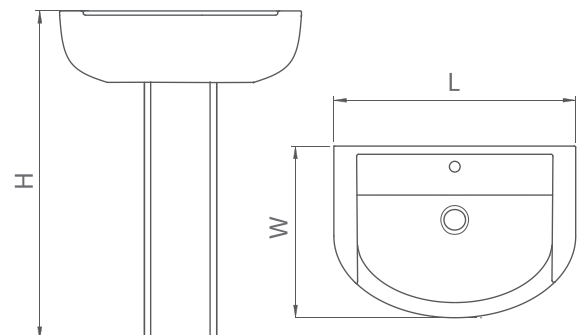

Type	Size(cm)	L	W	H
Inset Wash Basin	65	645	480	190 mm

Chini Cord

Experience Wellness

Pedestal Wash Basin

Daisy

Size (cm)	L	W	H
38	385	305	845 mm
50	510	385	865 mm

Landis

Size (cm)	L	W	H
45	450	358	820 mm
55	560	440	862 mm

Pedestal Wash Basin

Eshal

Size (cm)	L	W	H
65	645	512	885 mm

Monica

Size (cm)	L	W	H
50	505	425	865 mm
60	620	505	890 mm

Azalia

Size (cm):	L	W	H
	620	505	890 mm

Regal

Size (cm):	L	W	H
	570	425	845 mm

Pedestal Wash Basin

Camelia

Size (cm)	L	W	H
45	450	375	850 mm
55	570	445	880 mm

Jasmine

Size (cm)	L	W	H
45	458	400	840 mm
54	555	483	840 mm

Daphne

Size (cm):	L	W	H
56	555	405	830 mm
60	620	480	855 mm

Viola

Size (cm):	L	W	H
60	600	410	860 mm

Pedestal Wash Basin

Arian

Size (cm)	L	W	H
57	570	447	885 mm

Lilium

Size (cm)	L	W	H
60	620	520	865 mm

Half Pedestal Wall Hung Wash Basin