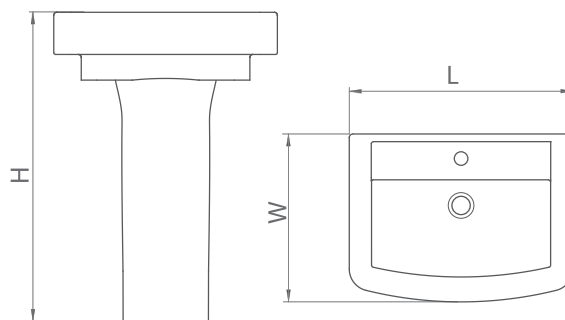

Pedestal Wash Basin

Eshal

Size (cm)	L	W	H
65	645	512	885 mm

Monica

Size (cm)	L	W	H
50	505	425	865 mm
60	620	505	890 mm

Azalia

Size (cm):	L	W	H
	620	505	890 mm

Regal

Size (cm):	L	W	H
	570	425	845 mm

Pedestal Wash Basin

Camelia

Size (cm)	L	W	H
45	450	375	850 mm
55	570	445	880 mm

Jasmine

Size (cm)	L	W	H
45	458	400	840 mm
54	555	483	840 mm

Daphne

Size (cm):	L	W	H
56	555	405	830 mm
60	620	480	855 mm

Viola

Size (cm):	L	W	H
60	600	410	860 mm

Pedestal Wash Basin

Arian

Size (cm)	L	W	H
57	570	447	885 mm

Lilium

Size (cm)	L	W	H
60	620	520	865 mm

Half Pedestal Wall Hung Wash Basin