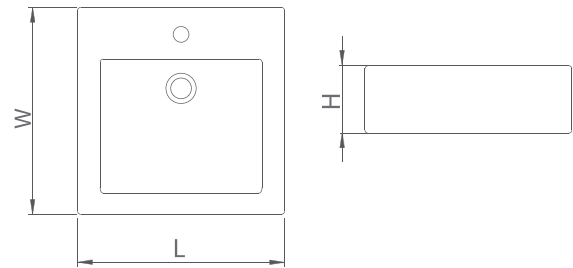

Type	Size(cm)	L	W	H
Vessel Wash Basin	46	465	465	150 mm