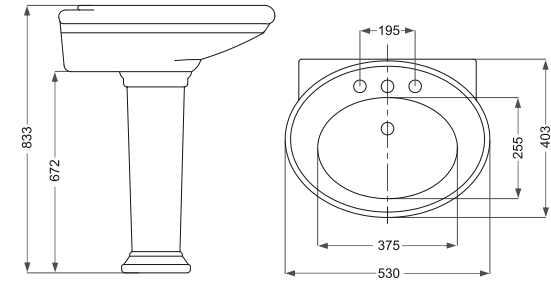

Capris
کاپریس

Name Of Product	Technical Code	Weight(Kg)±%5
Wash Basin 66	10-49-66	14.500
Wash Basin 53	10-49-53	9.500
Pedestal	11-49-68	8.900