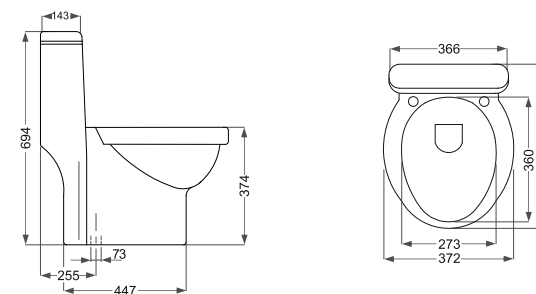

Name Of Product	Technical Code	Weight(Kg)±%5
Water Closet 66	13-59-66	34.600