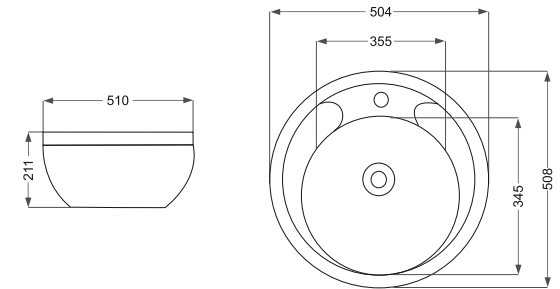

Crystal

کریستال ۵۰ (روستنگی)

Name Of Product	Technical Code	Weight(Kg)±%5
Over Counter 50	36-52-50	10.000