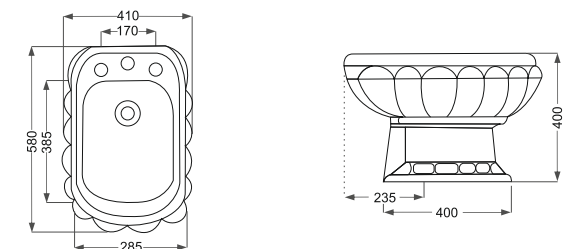

Zomorrod

زمررد

Name Of Product	Technical Code	Weight(Kg)±%5
Bidet	16-29-53	21.500