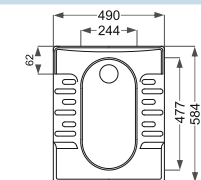

Negin نگین

Name Of Product	Technical Code	Weight(Kg)±%5
Siphonic Asian W.C	12-23-56	16.600
Siphonless Asian W.C	12-23-57	16.100