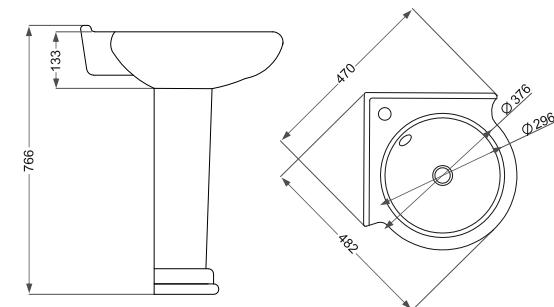

Diana  
دیانا

Name Of Product	Technical Code	Weight(Kg)±%5
Wash Basin 55	10-44-55	10.000
Pedestal 64	11-44-64	7.000

Diana  
دیانا

Name Of Product	Technical Code	Weight(Kg)±%5
Wash Basin Corner 47	10-44-47	8.200
Pedestal 64	11-44-64	7.000