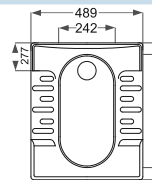

Negin نگین

Name Of Product	Technical Code	Weight(Kg)±%5
Siphonic Asian W.C	12-23-56	16.600
Siphonless Asian W.C	12-23-57	16.100