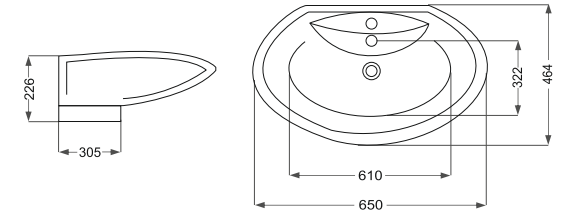

Classic

کلاسیک (روستگی)

Name Of Product	Technical Code	Weight(Kg)±%5
Over counter 65	36-43-65	16.100