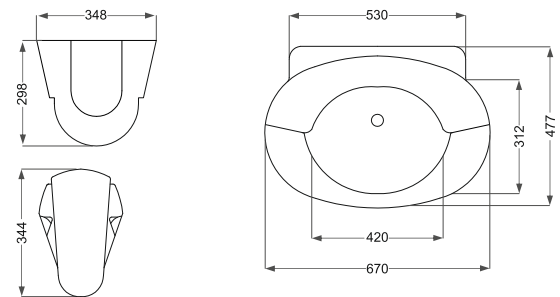

Capris  
کاپریس

Name Of Product	Technical Code	Weight(Kg)±%5
Wash Basin 66	10-49-66	14.500
Wash Basin 53	10-49-53	9.500
Pedestal	11-49-68	8.900

Capris  
کاپریس (سرشویی)

Name Of Product	Technical Code	Weight(Kg)±%5
Barber saloon Basin	24-49-66	18.200
Pedestal	11-49-70	11.200

Royal  
رویال

Name Of Product	Technical Code	Weight(Kg)±%5
Wash Basin 65	10-40-65	14.900
Pedestal	11-40-35	6.800

Diamond  
دایموند

Name Of Product	Technical Code	Weight(Kg)±%5
Wash Basin 50 S	10-41-50	9.400
Wash Basin 62 L	10-41-62	12.800
Pedestal 50 S	11-41-68	9.200
Pedestal 69 L	11-41-69	10.700