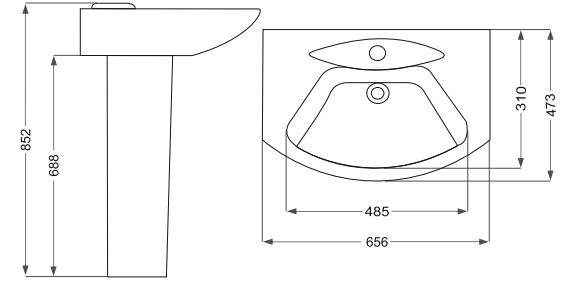

Elegant
الگانت

Name Of Product	Technical Code	Weight(Kg)±%5
Wash Basin 65 L	10-46-65	15.300
Wash Basin 54 S	10-46-54	11.600
Pedestal 69 L	11-46-69	12.000
Pedestal 70 S	11-46-70	10.500