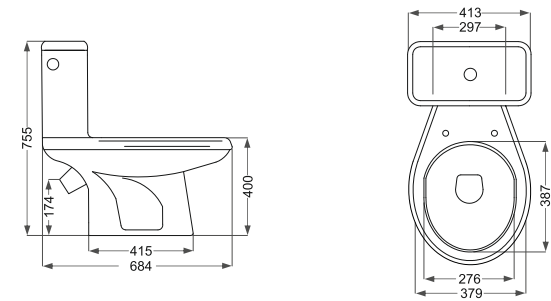

Name Of Product	Technical Code	Weight(Kg)±%5
Water Closet P-trap	13-51-67	20.600
Cistern	14-51-32	8.00

Parmis

پارمیس