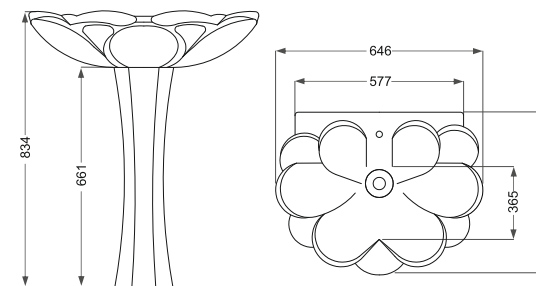

Diana  
دیانا

Name Of Product	Technical Code	Weight(Kg)±%5
Wash Basin 55	10-44-55	10.000
Pedestal 64	11-44-64	7.000

Diana  
دیانا

Name Of Product	Technical Code	Weight(Kg)±%5
Wash Basin Corner 47	10-44-47	8.200
Pedestal 64	11-44-64	7.000

Vista  
ویستا

Name Of Product	Technical Code	Weight(Kg)±%5
Wash Basin 44	10-57-44	8.100
Pedestal 64	11-44-64	7.000

Morvarid  
مروارید

Name Of Product	Technical Code	Weight(Kg)±%5
Wash Basin 65	10-27-65	16.500
Pedestal	11-27-66	9.200