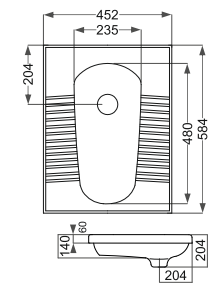

Delta
دلٹا

Name Of Product	Technical Code	Weight(Kg)±%5
Asian W.C Flat S	12-54-49	9.850
Asian W.C Deep S	12-54-50	10.450
Asian W.C Flat L	12-54-57	12.000
Asian W.C Deep L	12-54-58	12.500