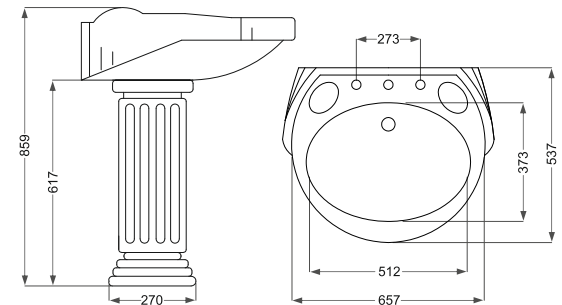

Zarrin
زرین

Name Of Product	Technical Code	Weight(Kg)±%5
Wash Basin 65	10-34-65	18.600
Pedestal	11-34-64	8.750