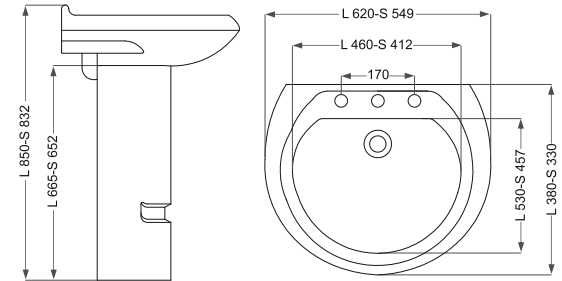

Firouzeh
فیروزه

Name Of Product	Technical Code	Weight(Kg)±%5
Wash Basin 52 S	10-26-52	11.290
Wash Basin 62 L	10-26-62	14.780
Pedestal L	11-26-66	10.000
Pedestal S	11-26-64	7.700