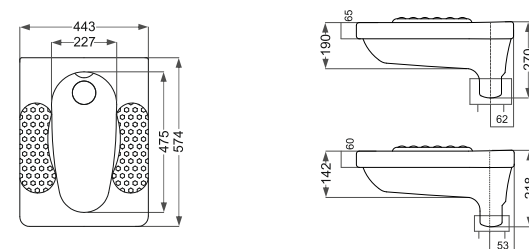

Classic
کلاسیک

Name Of Product	Technical Code	Weight(Kg)±%5
Asian W.C Deep	12-43-58	14.300
Asian W.C Flat	12-43-57	13.500