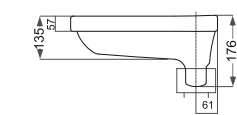

Romina رومینا

Name Of Product	Technical Code	Weight(Kg)±%5
Asian W.C Flat (Close Rim) 58	12-61-58	14.400
Asian W.C Flat (Close Rim) 50	12-61-50	11.500