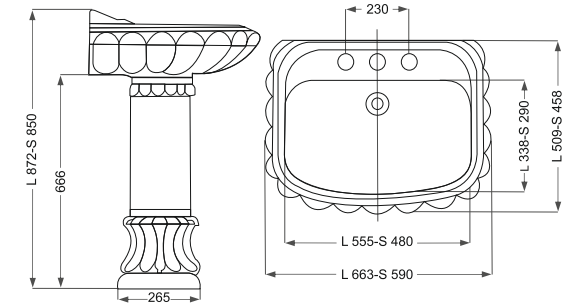

Romina  
(رومينا) (زيرسنگي)

Name Of Product	Technical Code	Weight(Kg)±%5
Under Counter	37-61-52	6.900

Romina  
(رومينا) ۶۹

Tourbojet ■ توربو جت  
دور شويي فشار قوي  
(با مداخل مصرف آب)

Name Of Product	Technical Code	Weight(Kg)±%5
Water Closet 69	13-61-69	40.500

## Zomorrod

زمررد

Name Of Product	Technical Code	Weight(Kg)±%5
Wash Basin 59 S	10-29-59	12.900
Wash Basin 65 L	10-29-65	16.960
Pedestal	11-29-66	8.900