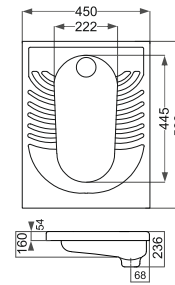

Name Of Product	Technical Code	Weight(Kg)±%5
Water Closet 61	13-91-61	33.900

Delta

دلٹا

Name Of Product	Technical Code	Weight(Kg)±%5
Water Closet S-trap	13-54-45	14.600
Water Closet P-trap	13-54-46	14.400

Aida

آیدا

Name Of Product	Technical Code	Weight(Kg)±%5
Water Closet P-trap	13-51-67	20.600
Cistern	14-51-32	8.00

Parmis

پارمیس

Name Of Product	Technical Code	Weight(Kg)±%5
Water Closet P-trap	13-53-64	20.100
Cistern	14-53-30	7.500

Parmida  
پارمیدا

Name Of Product	Technical Code	Weight(Kg)±%5
Asian W.C Flat (Close Rim) 58	12-63-58	15.300

Elegant  
الكانت

Name Of Product	Technical Code	Weight(Kg)±%5
Asian W.C Flat (Close Rim) 57	12-46-57	14.700
Asian W.C Deep (Close Rim) 58	12-46-58	15.500