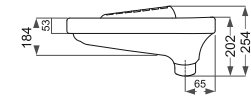

Elena
العا

Name Of Product	Technical Code	Weight(Kg)$\pm$%5
Asian W.C Flat (Close Rim) 59	12-60-59	15.450