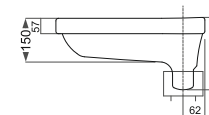

Romina رومینا

Name Of Product	Technical Code	Weight(Kg)±%5
Asian W.C Flat (Close Rim) 58	12-61-58	14.400
Asian W.C Flat (Close Rim) 50	12-61-50	11.500