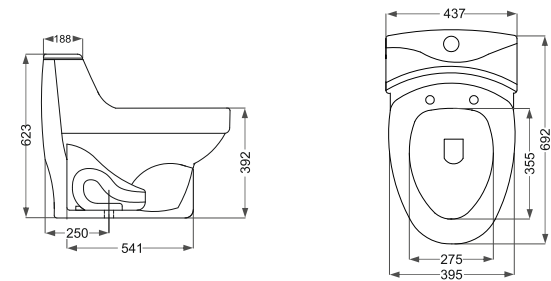

Name Of Product	Technical Code	Weight(Kg)±%5
Water Closet 69	13-50-69	37.900