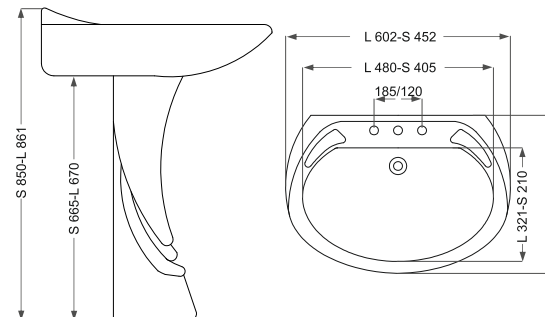

## Zomorrod

زمررد

Name Of Product	Technical Code	Weight(Kg)±%5
Wash Basin 59 S	10-29-59	12.900
Wash Basin 65 L	10-29-65	16.960
Pedestal	11-29-66	8.900

## Zomorrod

زمررد

Slow Close Seat Cover

■ درب هیدرولیک

Dual Flush Fittings

■ مکانیزم دوزمانه

Name Of Product	Technical Code	Weight(Kg)±%5
Water Closet S-trap	13-29-64	24.960
Wash Basin P-trap	13-29-65	25.900
Cistern	14-29-48	10.000

## Zomorrod

زمررد

Name Of Product	Technical Code	Weight(Kg)±%5
Bidet	16-29-53	21.500

Marjan

مرجان

Name Of Product	Technical Code	Weight(Kg)±%5
Wash Basin 45	10-22-45	6.000
Wash Basin 61	10-22-61	14.000
Pedestal	11-22-66	9.700