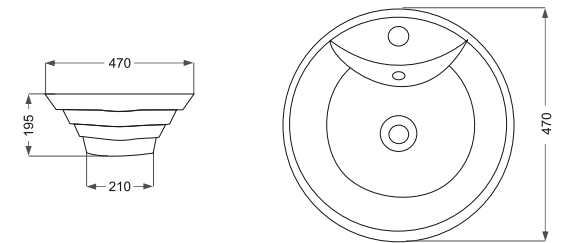

Oriental

اورینتال (روستگی)

Name Of Product	Technical Code	Weight(Kg)±%5
Over counter 46	36-39-46	8.900