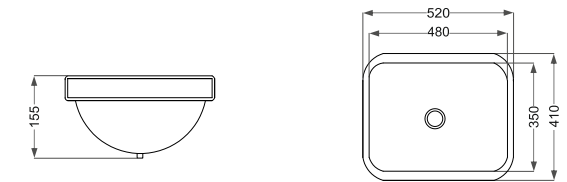

Romina
(رومينا) (زيرسنگي)

Name Of Product	Technical Code	Weight(Kg)±%5
Under Counter	37-61-52	6.900