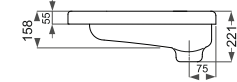

Crystal کریستال

Name Of Product	Technical Code	Weight(Kg)±%5
Asian W.C Flat (Close Rim)58	12-52-58	13.600