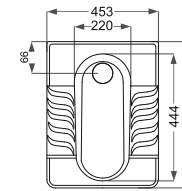

## Romina رومینا

Name Of Product	Technical Code	Weight(Kg)±%5
Asian W.C Flat (Close Rim) 58	12-61-58	14.400
Asian W.C Flat (Close Rim) 50	12-61-50	11.500

## Negin نگین

Name Of Product	Technical Code	Weight(Kg)±%5
Siphonic Asian W.C	12-23-56	16.600
Siphonless Asian W.C	12-23-57	16.100

Elena  
العا

Name Of Product	Technical Code	Weight(Kg) $\pm$ %5
Asian W.C Flat (Close Rim) 59	12-60-59	15.450