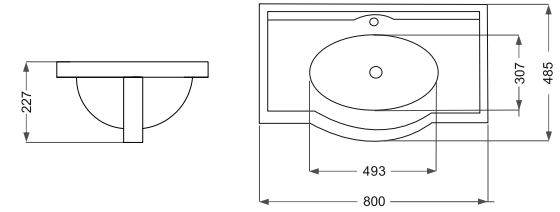

**Crystal**

**Decorative & Accessories**

**Decorative  
Zomorrod**

**Decor Types**

**Glaze Colors**

**Technical Information**

Elena  
الانثا

Name Of Product	Technical Code	Weight(Kg)±%5
Counter Basin 80	38-60-80	16.900