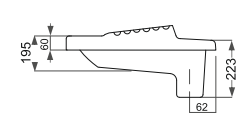

Negin نگین

Name Of Product	Technical Code	Weight(Kg)±%5
Siphonic Asian W.C	12-23-56	16.600
Siphonless Asian W.C	12-23-57	16.100