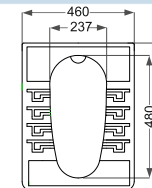

Romina رومینا

Name Of Product	Technical Code	Weight(Kg)±%5
Asian W.C Flat (Close Rim) 58	12-61-58	14.400
Asian W.C Flat (Close Rim) 50	12-61-50	11.500