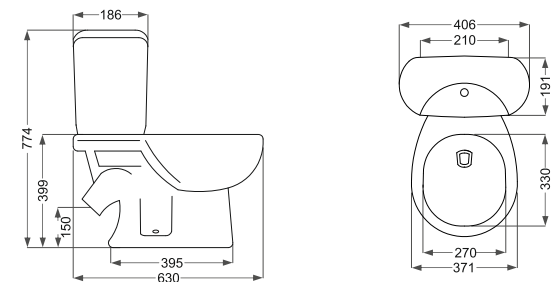

Aida

آیدا

Name Of Product	Technical Code	Weight(Kg)±%5
Water Closet P-trap	13-51-67	20.600
Cistern	14-51-32	8.00

Parmis

پارمیس

Name Of Product	Technical Code	Weight(Kg)±%5
Water Closet P-trap	13-53-64	20.100
Cistern	14-53-30	7.500

Parmida  
پارمیدا

Name Of Product	Technical Code	Weight(Kg)±%5
Asian W.C Flat (Close Rim) 58	12-63-58	15.300

Elegant  
الكانت

Name Of Product	Technical Code	Weight(Kg)±%5
Asian W.C Flat (Close Rim) 57	12-46-57	14.700
Asian W.C Deep (Close Rim) 58	12-46-58	15.500