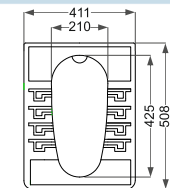

Romina رومینا

Name Of Product	Technical Code	Weight(Kg)±%5
Asian W.C Flat (Close Rim) 58	12-61-58	14.400
Asian W.C Flat (Close Rim) 50	12-61-50	11.500