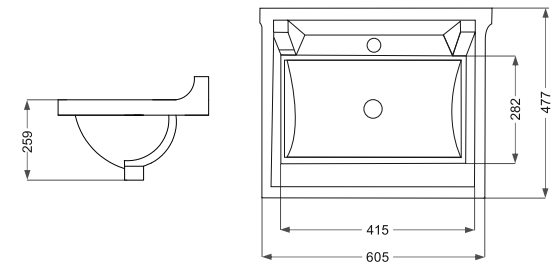

Elegant  
الانثا

Name Of Product	Technical Code	Weight(Kg)±%5
Counter Basin 80	38-46-80	19.700

Classic  
الانثا

Name Of Product	Technical Code	Weight(Kg)±%5
Counter Basin 60	38-43-60	14.300

Tania  
تانیا ۶۰