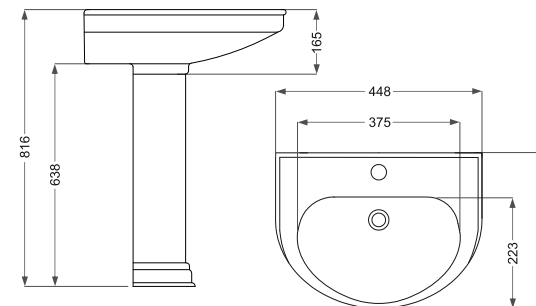

Vista
ویستا

Name Of Product	Technical Code	Weight(Kg)±%5
Wash Basin 44	10-57-44	8.100
Pedestal 64	11-44-64	7.000