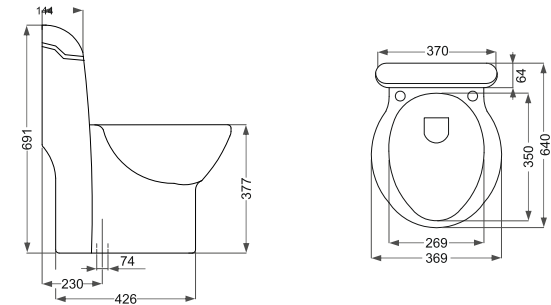

Olga  
۶۴ الگا

Name Of Product	Technical Code	Weight(Kg)±%5
Water Closet 64	13-67-64	27.200
Cistern	14-67-37	9.000

Vista  
ویستا ۶۳

Waterjet

■ واٹر جت

Name Of Product	Technical Code	Weight(Kg)±%5
Water Closet 63	13-57-63	32.300