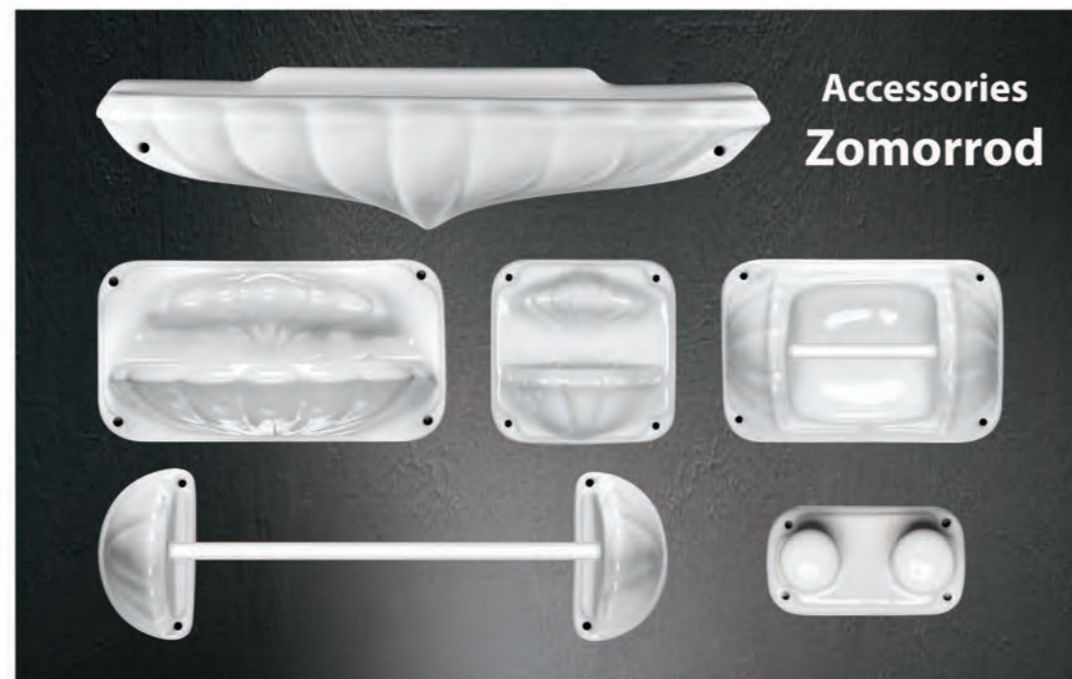

**Crystal**

**Decorative & Accessories**

**Decorative  
Zomorrod**

**Decor Types**

**Glaze Colors**

**Technical Information**

Elena  
الانثا

Name Of Product	Technical Code	Weight(Kg)±%5
Counter Basin 80	38-60-80	16.900