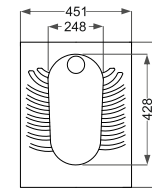

Crystal کریستال

Name Of Product	Technical Code	Weight(Kg)±%5
Asian W.C Flat (Close Rim)58	12-52-58	13.600