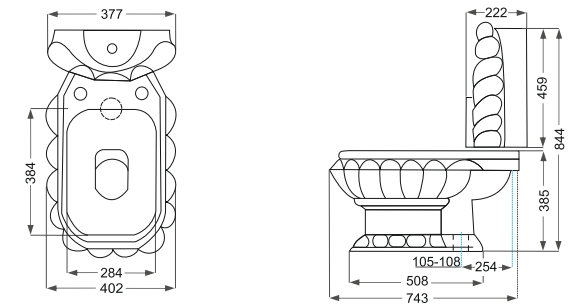

## Zomorrod

زمررد

Name Of Product	Technical Code	Weight(Kg)±%5
Wash Basin 59 S	10-29-59	12.900
Wash Basin 65 L	10-29-65	16.960
Pedestal	11-29-66	8.900

## Zomorrod

زمررد

Slow Close Seat Cover

■ درب هیدرولیک

Dual Flush Fittings

■ مکانیزم دوزمانه

Name Of Product	Technical Code	Weight(Kg)±%5
Water Closet S-trap	13-29-64	24.960
Wash Basin P-trap	13-29-65	25.900
Cistern	14-29-48	10.000