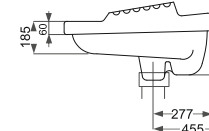

Negin نگین

Name Of Product	Technical Code	Weight(Kg)±%5
Siphonic Asian W.C	12-23-56	16.600
Siphonless Asian W.C	12-23-57	16.100