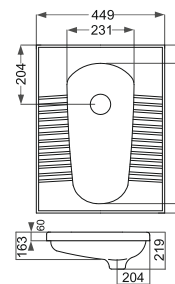

Delta
دلٹا

Name Of Product	Technical Code	Weight(Kg)±%5
Asian W.C Flat S	12-54-49	9.850
Asian W.C Deep S	12-54-50	10.450
Asian W.C Flat L	12-54-57	12.000
Asian W.C Deep L	12-54-58	12.500