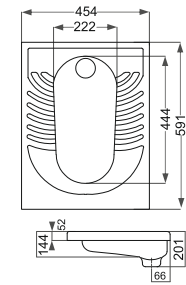

Name Of Product	Technical Code	Weight(Kg)±%5
Water Closet 61	13-91-61	33.900

Delta

دلٹا

Name Of Product	Technical Code	Weight(Kg)±%5
Water Closet S-trap	13-54-45	14.600
Water Closet P-trap	13-54-46	14.400

Aida

آیدا

Name Of Product	Technical Code	Weight(Kg)±%5
Water Closet P-trap	13-51-67	20.600
Cistern	14-51-32	8.00

Parmis

پارمیس

Name Of Product	Technical Code	Weight(Kg)±%5
Water Closet P-trap	13-53-64	20.100
Cistern	14-53-30	7.500

Parmida  
پارمیدا

Name Of Product	Technical Code	Weight(Kg)±%5
Asian W.C Flat (Close Rim) 58	12-63-58	15.300

Elegant  
الكانت

Name Of Product	Technical Code	Weight(Kg)±%5
Asian W.C Flat (Close Rim) 57	12-46-57	14.700
Asian W.C Deep (Close Rim) 58	12-46-58	15.500