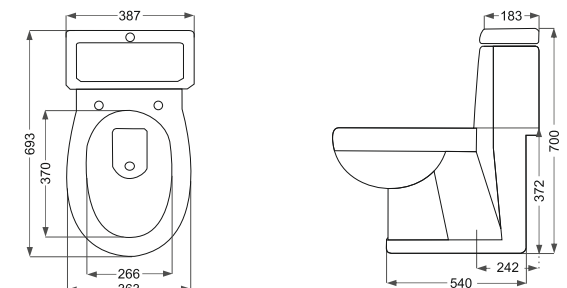

Romina  
(رومينا) (زيرسنگي)

Name Of Product	Technical Code	Weight(Kg)±%5
Under Counter	37-61-52	6.900

Romina  
(رومينا) ۶۹

Tourbojet ■ توربو جت  
دور شويي فشار قوي  
(با مداخل مصرف آب)

Name Of Product	Technical Code	Weight(Kg)±%5
Water Closet 69	13-61-69	40.500

## Zomorrod

زمررد

Name Of Product	Technical Code	Weight(Kg)±%5
Wash Basin 59 S	10-29-59	12.900
Wash Basin 65 L	10-29-65	16.960
Pedestal	11-29-66	8.900