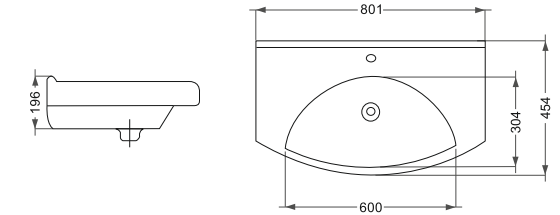

Elegant
الانثا

Name Of Product	Technical Code	Weight(Kg)±%5
Counter Basin 80	38-46-80	19.700