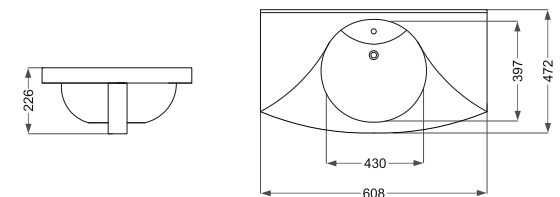

Verona

ورونا ۶۰

Name Of Product	Technical Code	Weight(Kg)±%5
Counter Basin 60	38-91-60	12.000