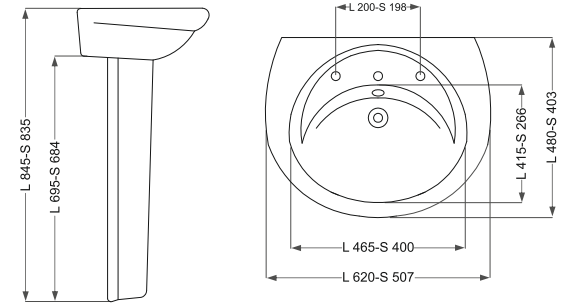

Capris  
کاپریس

Name Of Product	Technical Code	Weight(Kg)±%5
Wash Basin 66	10-49-66	14.500
Wash Basin 53	10-49-53	9.500
Pedestal	11-49-68	8.900

Capris  
کاپریس (سرشویی)

Name Of Product	Technical Code	Weight(Kg)±%5
Barber saloon Basin	24-49-66	18.200
Pedestal	11-49-70	11.200

Royal  
رویال

Name Of Product	Technical Code	Weight(Kg)±%5
Wash Basin 65	10-40-65	14.900
Pedestal	11-40-35	6.800

Diamond  
دایموند

Name Of Product	Technical Code	Weight(Kg)±%5
Wash Basin 50 S	10-41-50	9.400
Wash Basin 62 L	10-41-62	12.800
Pedestal 50 S	11-41-68	9.200
Pedestal 69 L	11-41-69	10.700