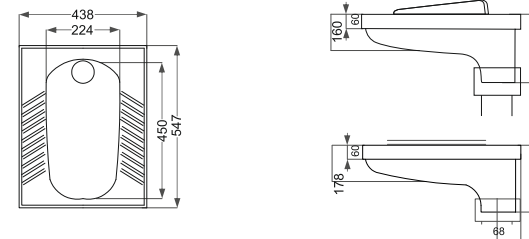

Royal
روپال

Name Of Product	Technical Code	Weight(Kg)±%5
Asian W.C Deep	12-40-54	12.600
Asian W.C Medical	12-40-55	13.100