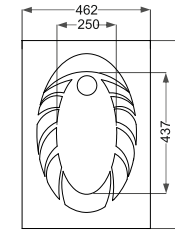

Aida

آیدا

Name Of Product	Technical Code	Weight(Kg)±%5
Water Closet P-trap	13-51-67	20.600
Cistern	14-51-32	8.00

Parmis

پارمیس

Name Of Product	Technical Code	Weight(Kg)±%5
Water Closet P-trap	13-53-64	20.100
Cistern	14-53-30	7.500

Parmida  
پارمیدا

Name Of Product	Technical Code	Weight(Kg)±%5
Asian W.C Flat (Close Rim) 58	12-63-58	15.300

Elegant  
الكانت

Name Of Product	Technical Code	Weight(Kg)±%5
Asian W.C Flat (Close Rim) 57	12-46-57	14.700
Asian W.C Deep (Close Rim) 58	12-46-58	15.500