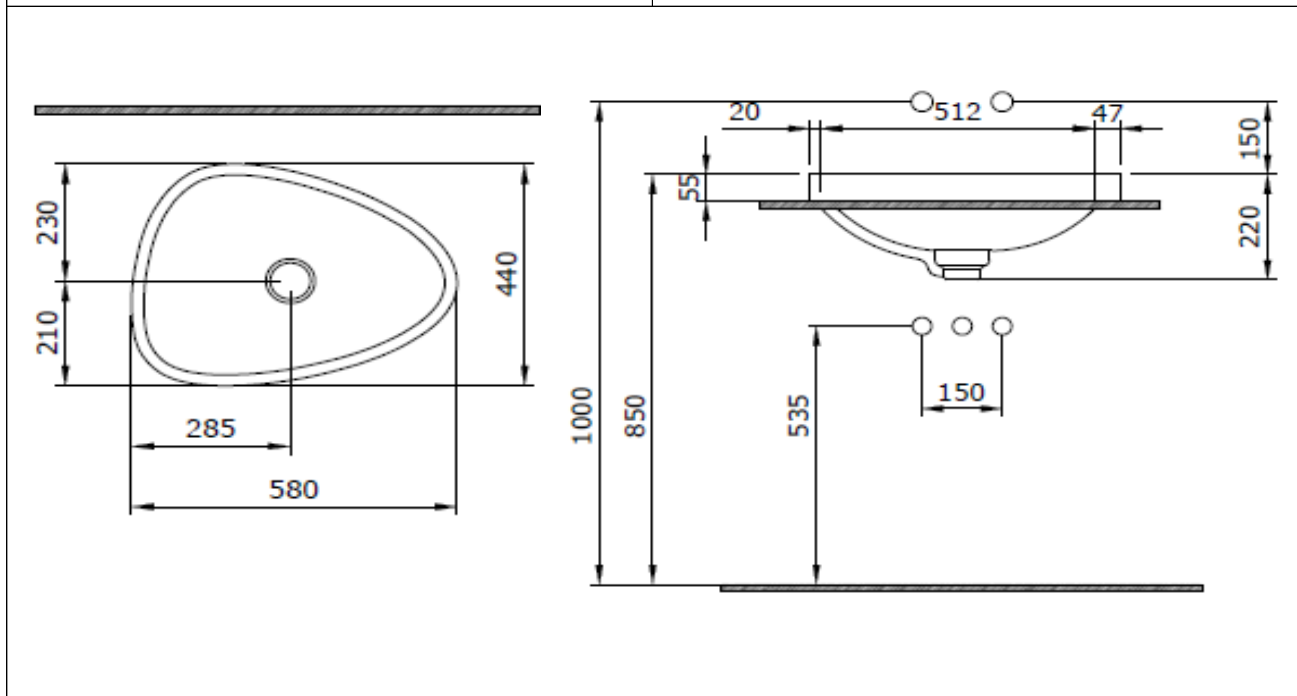

Etna Semi Recessed Basin

BOCCHI
IL BAGNO PER TUTTI

Product code: 1112-001-0125

Collection	Etna
Size	440 X 580
Brand	BOCCHI
Surface	Glazed Hygiene
Colour	Glossy White
Class	CL 00
Weight	9,93 kg
Accessory	Ceramic pop-up cover 1219 - 001 - 0120
	POP-UP 6190 - 0001

BOCCHI reserves the right to make changes in products and technical details without notice.

All dimensions in the drawings are within standard tolerances.

If there is a need for exact measurements in assembly applications, exact measurements taken from the product should be used.